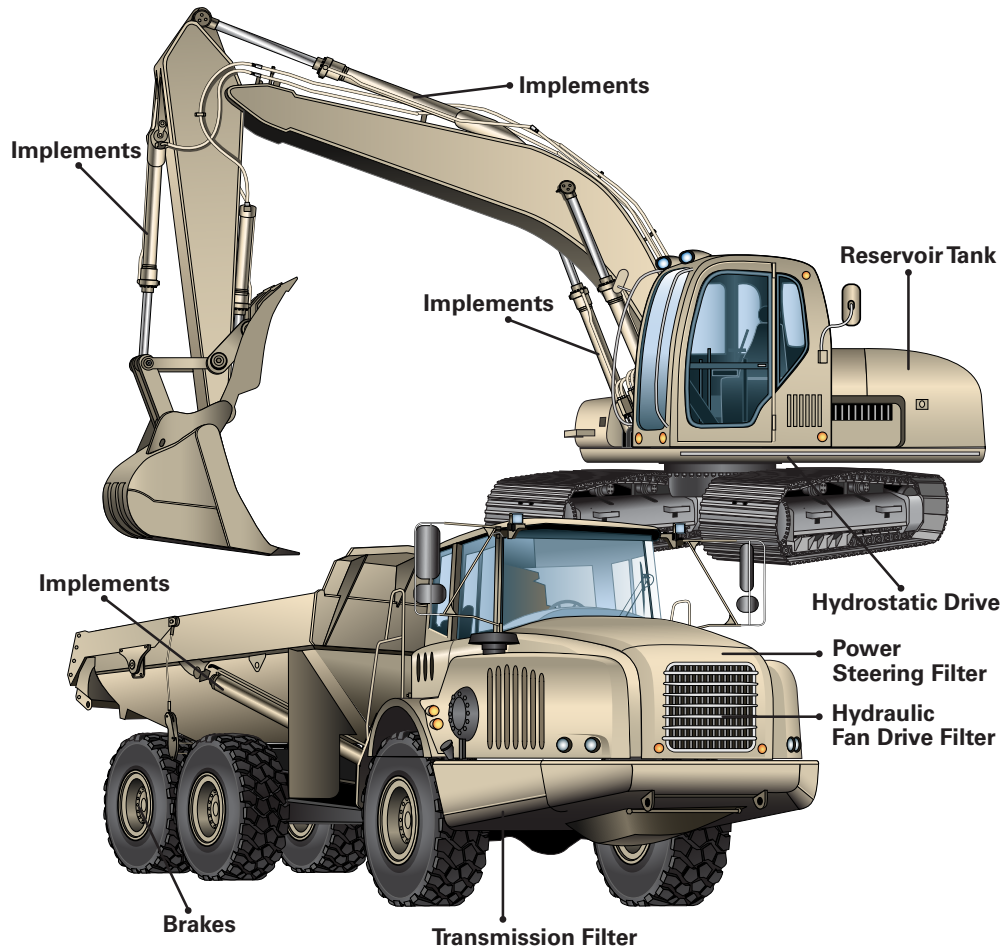

Complete Hydraulic Product Line to Protect All of Your Heavy-Duty Mobile Equipment

We can provide high, medium or low pressure filters in any hydraulic system location and in any filter configuration. Our complete product range includes:

- Low pressure spin-on filters
- Duramax® medium pressure spin-on filters
- Duramax® medium pressure removable cartridge systems
- High pressure cartridge systems
- In-line cartridge systems
- Tank breathers
- Custom heads
- Return line
- Case drain
- Accessories
- In-tank systems
- Suction strainers
- Pressure line
- Suction filters

Donaldson Company, Inc.
PO Box 1299
Minneapolis, MN
55440-1299

www.donaldson.com

North America 952-887-3131
Mexico +52-449-910-6150
Latin America &
Caribbean +52-449-910-6150
Brazil +55-11-2119-1604
Europe +32-16-38-3811

South Africa +27-11-997-6000
South East Asia 65-6311-7373
Greater China 852-2405-8388
Japan 81-42-540-4112
Australia 61-02-4350-2033
India +91-124-2290060

Brochure No. F111286 (12/10)

© 2010 Donaldson Company, Inc. All rights reserved. Donaldson Company, Inc. reserves the right to change or discontinue any model or specification at any time and without notice. Printed in the U.S.A.